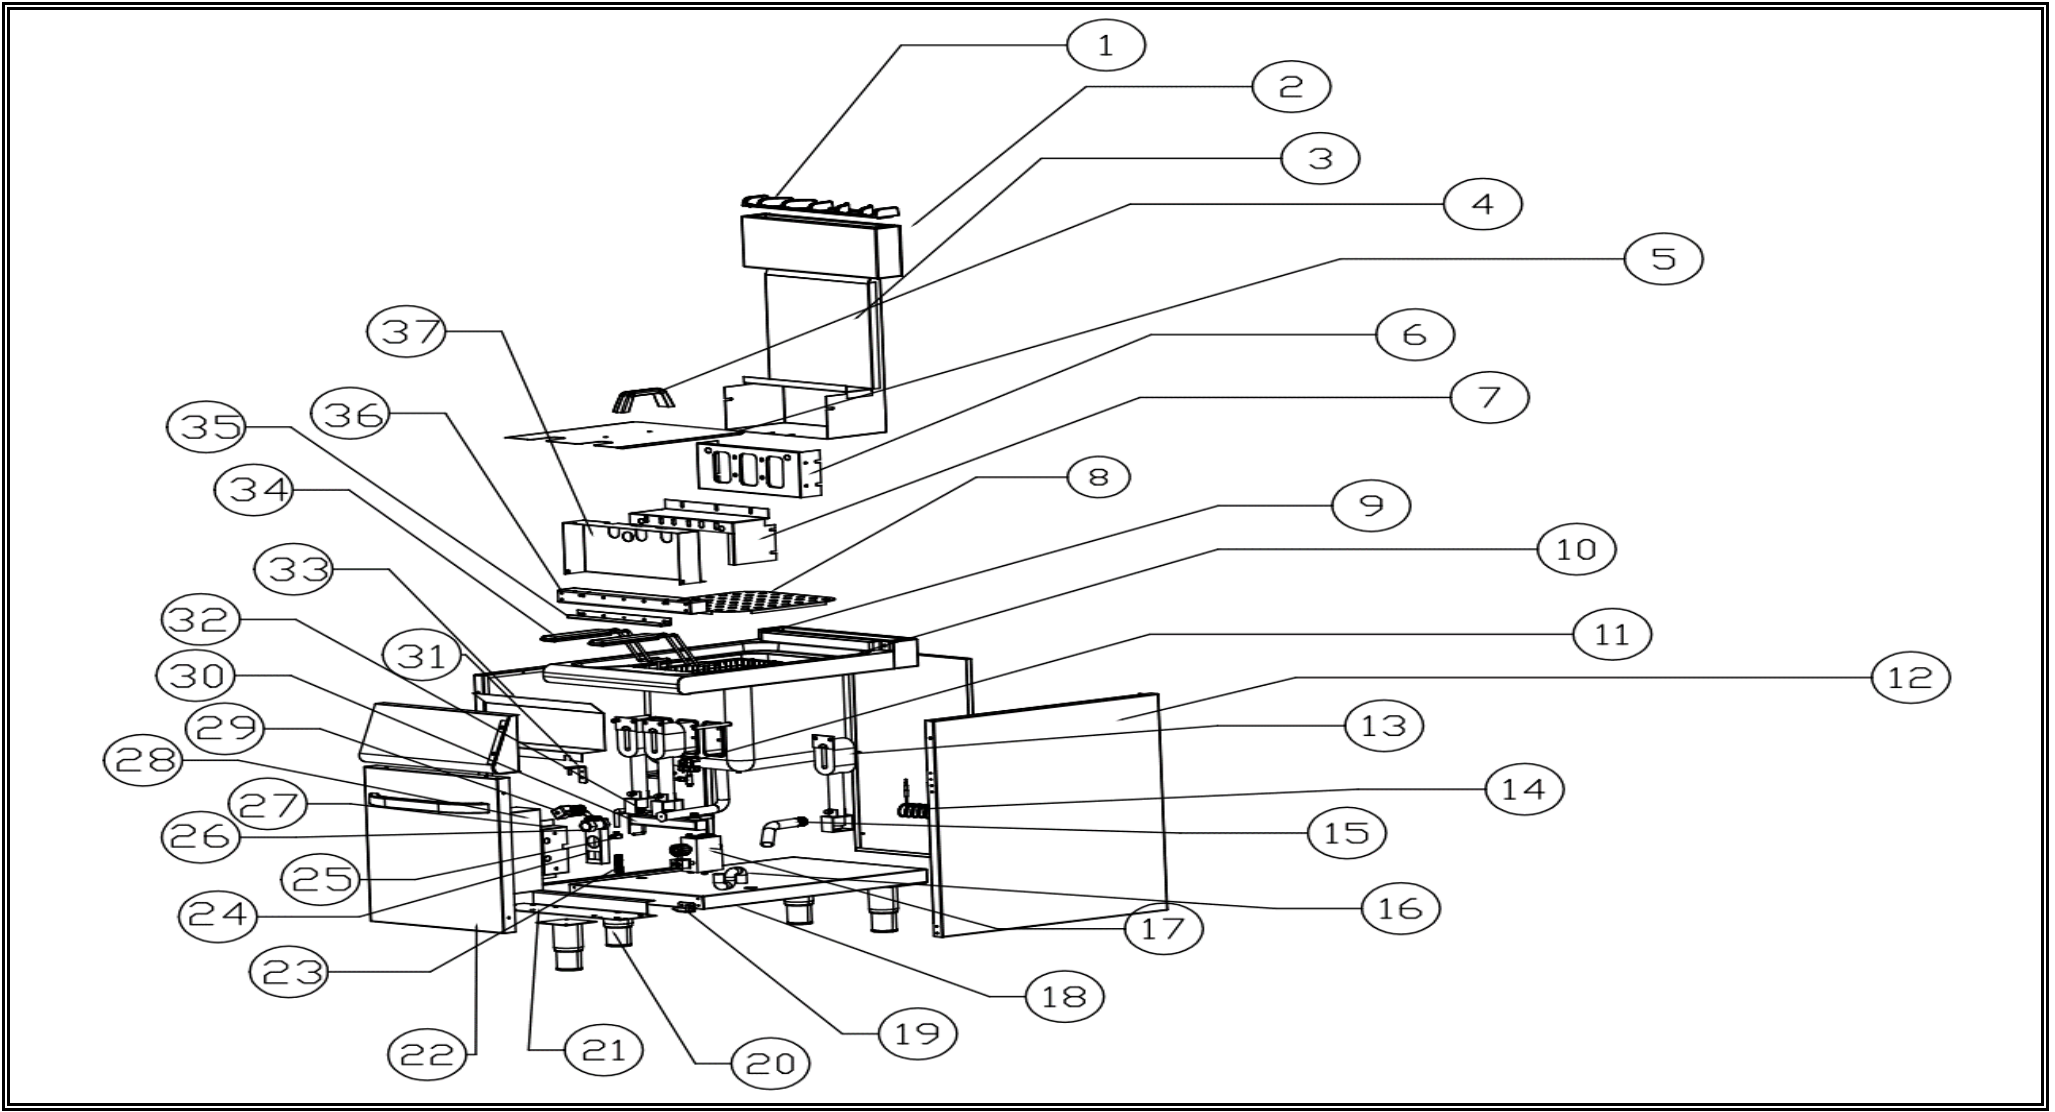

7178.0510

Onderdelen informatie
Erzatzteil information
Spare part information
Information de pièces

POS:	Art.No.:	Omschrijving:	Aantal:
1	CS9289.0280	Cast Iron Chimney	
2		Long Chimney	
3		Chimney Part	1
4	CS9289.0205	Lid Handle	1
5		Lid	
6		Tank Front Isolation	
7		Burner Fixing Part	
8		Basket Strainer	
9		Basket Hinge	1
10		Work Top	
11		Pilot Y type	
12		Side Panel	1
13	CS9289.0525	Burner	1
14	CS9289.0080	Thermocouple 80 cm	1
15		Oil Drain Pipe	1
16		Flex Metal 1/2"	1
17	CS9163.0260	Minisit Gas Valve 110-190°C	1
18		Bottom Panel	1
19		Bottom Hinge	1
20	CS9289.0405	Adjustable Legs	4
21		Legs Fixing Part	4
22		Door	1
23		Gas Inlet Nipple 85MM	1
24	CS9000.0110	Minisit Igniter +Lid	1
25	CS9289.0180	Minisit Thermocouple Switch	1
26	CS9289.0690	Drain Valve 3/4"	1
27		Minisit Fixing Part	1
28		Minisit Lid Part	1
29	CS9289.0170	Limit Thermostat 238°C	1
30	CS9289.0530	Gas Tank	1
31		Top Hinge	1
32	CS9289.0355	Injector Ø 1.60 NG	1
32A	CS9289.0545	Injector Ø 1.00 LPG	1
33		Front Panel Isolation	1
34	CS9289.0550	Basket	2
35		Fixing Part	1
36		Ön Fixing Part	1
37		Burner Front Isolation Lid	1