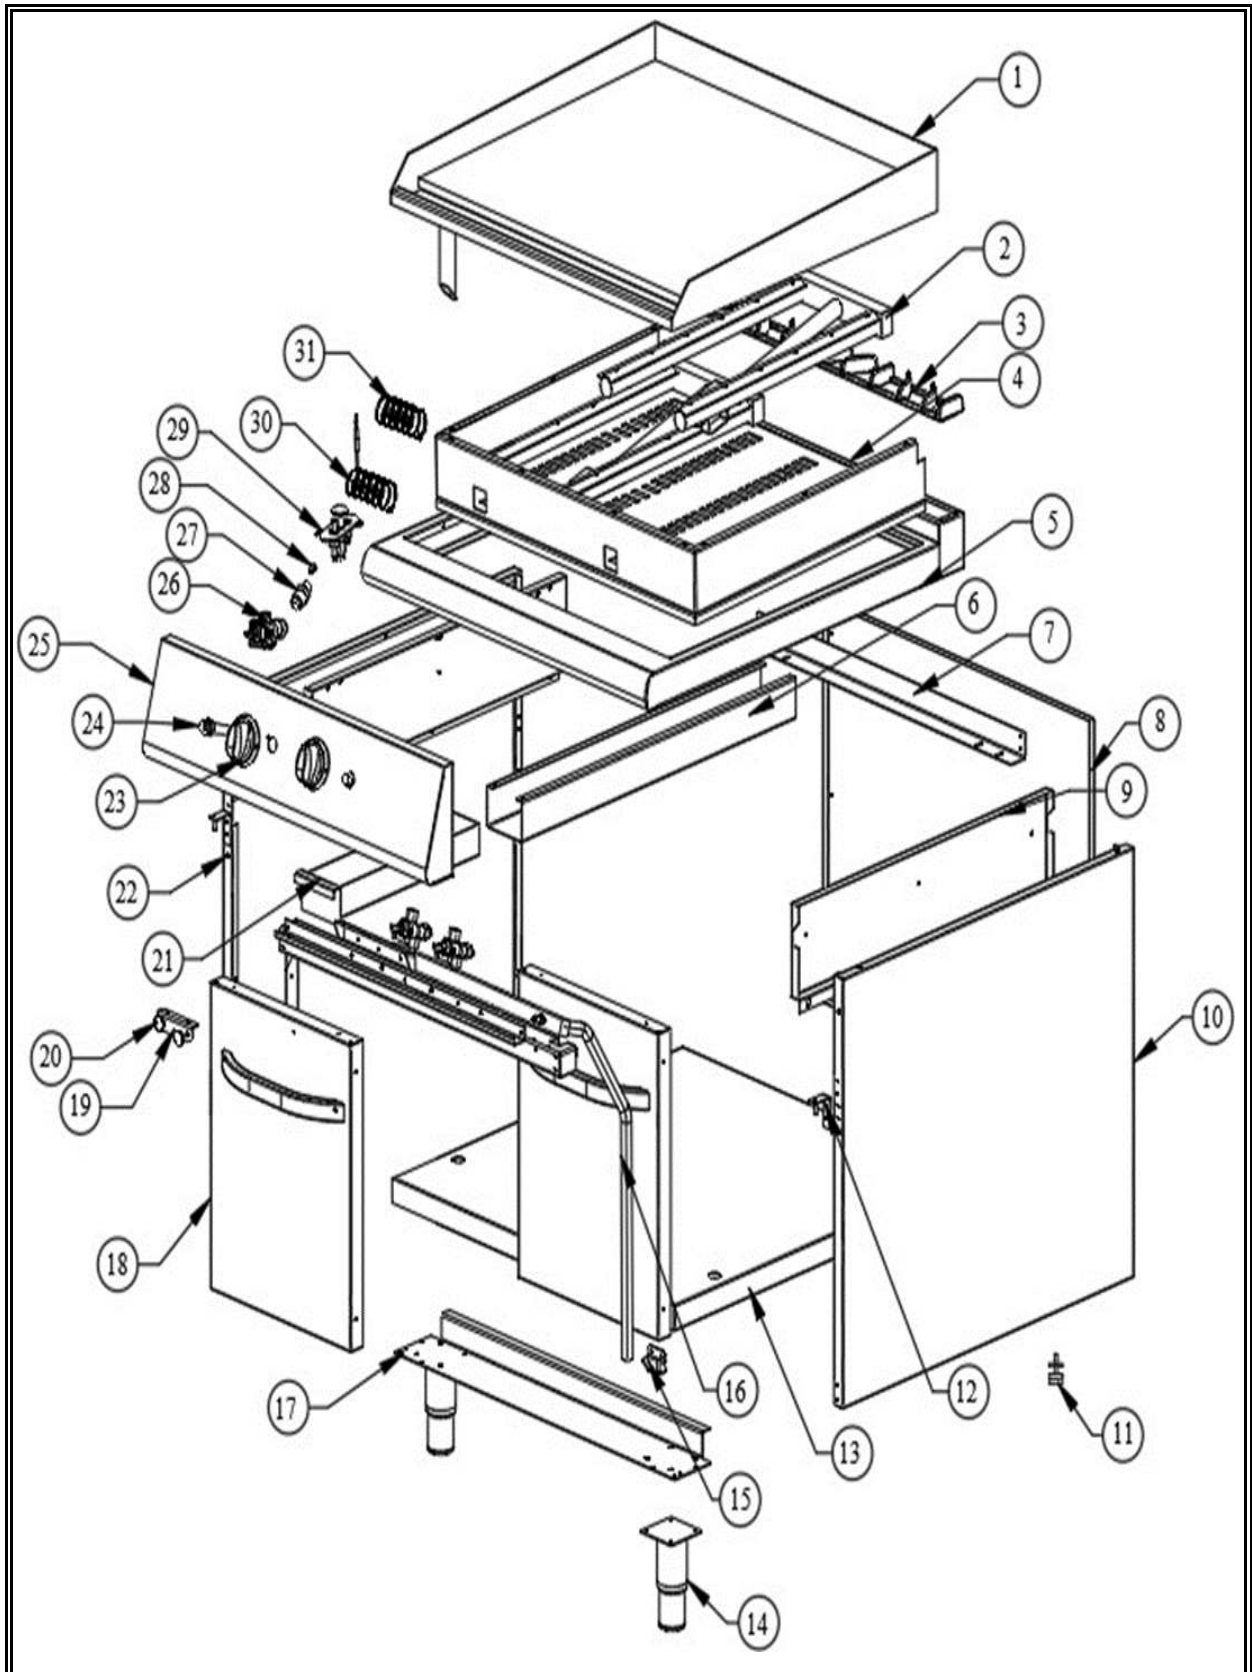

CombiSteel

7178.0480

v1.0

Onderdelen informatie
Erzatzteil information
Spare part information
Information de pièces

CombiSteel

7178.0480

Onderdelenlijst 7178.0480

POS:	Art.No.:	Omschrijving:	Aantal:
1		Chrome Plate (7178.0480)	1
2	CS9289.0315	Burner	2
3	CS9289.0280	Iron Cast Chimney	2
4		Bottom Combustion Chamber	1
5		Top Table	1
6		Oil Drawer Slider	1
7		Oil Drawer Slider Support	1
8		Back Panel	1
9		Side Panel Isolation	2
10		Side Panel Right	1
11		Grounding Terminal	1
12	CS9289.1110	Upper Hinge	1+1
13		Bottom Table	1
14	CS9289.0405	Adjustable Legs	4
15	CS9289.1110	Nether Hinge	1+1
16	CS9289.0495	Gas Tank	1
17		Legs Support Part	2
18		700-900 Serie Door	2
19		Door Magnet Part	1
20	CS9289.0725	Ø25 Magnet	2
21		Oil Drawer	1
22		Left Side Panel	1
23	CS9289.0660	Ø8 Knob	2
23a	CS9289.0907	Knob Pad with Igniter	2
24	CS9289.0665	Piezo Igniter	2
25		Front Panel	1
26	CS9289.0075	Gas Valve	2
27	CS9289.0880	3/8-5/16" Inj. Inlet	2
28	CS9289.0105	M8 Inj Lpg Ø 1.40mm	2
28a	CS9289.0110	M8 Inj Ng Ø 2.00mm	2
29	CS9289.0655	Aluminized Pilot	2
30	CS9401.0402	M8 Thermocouple 80cm	2
31	CS9289.1330	Igniter Cable 80cm	2