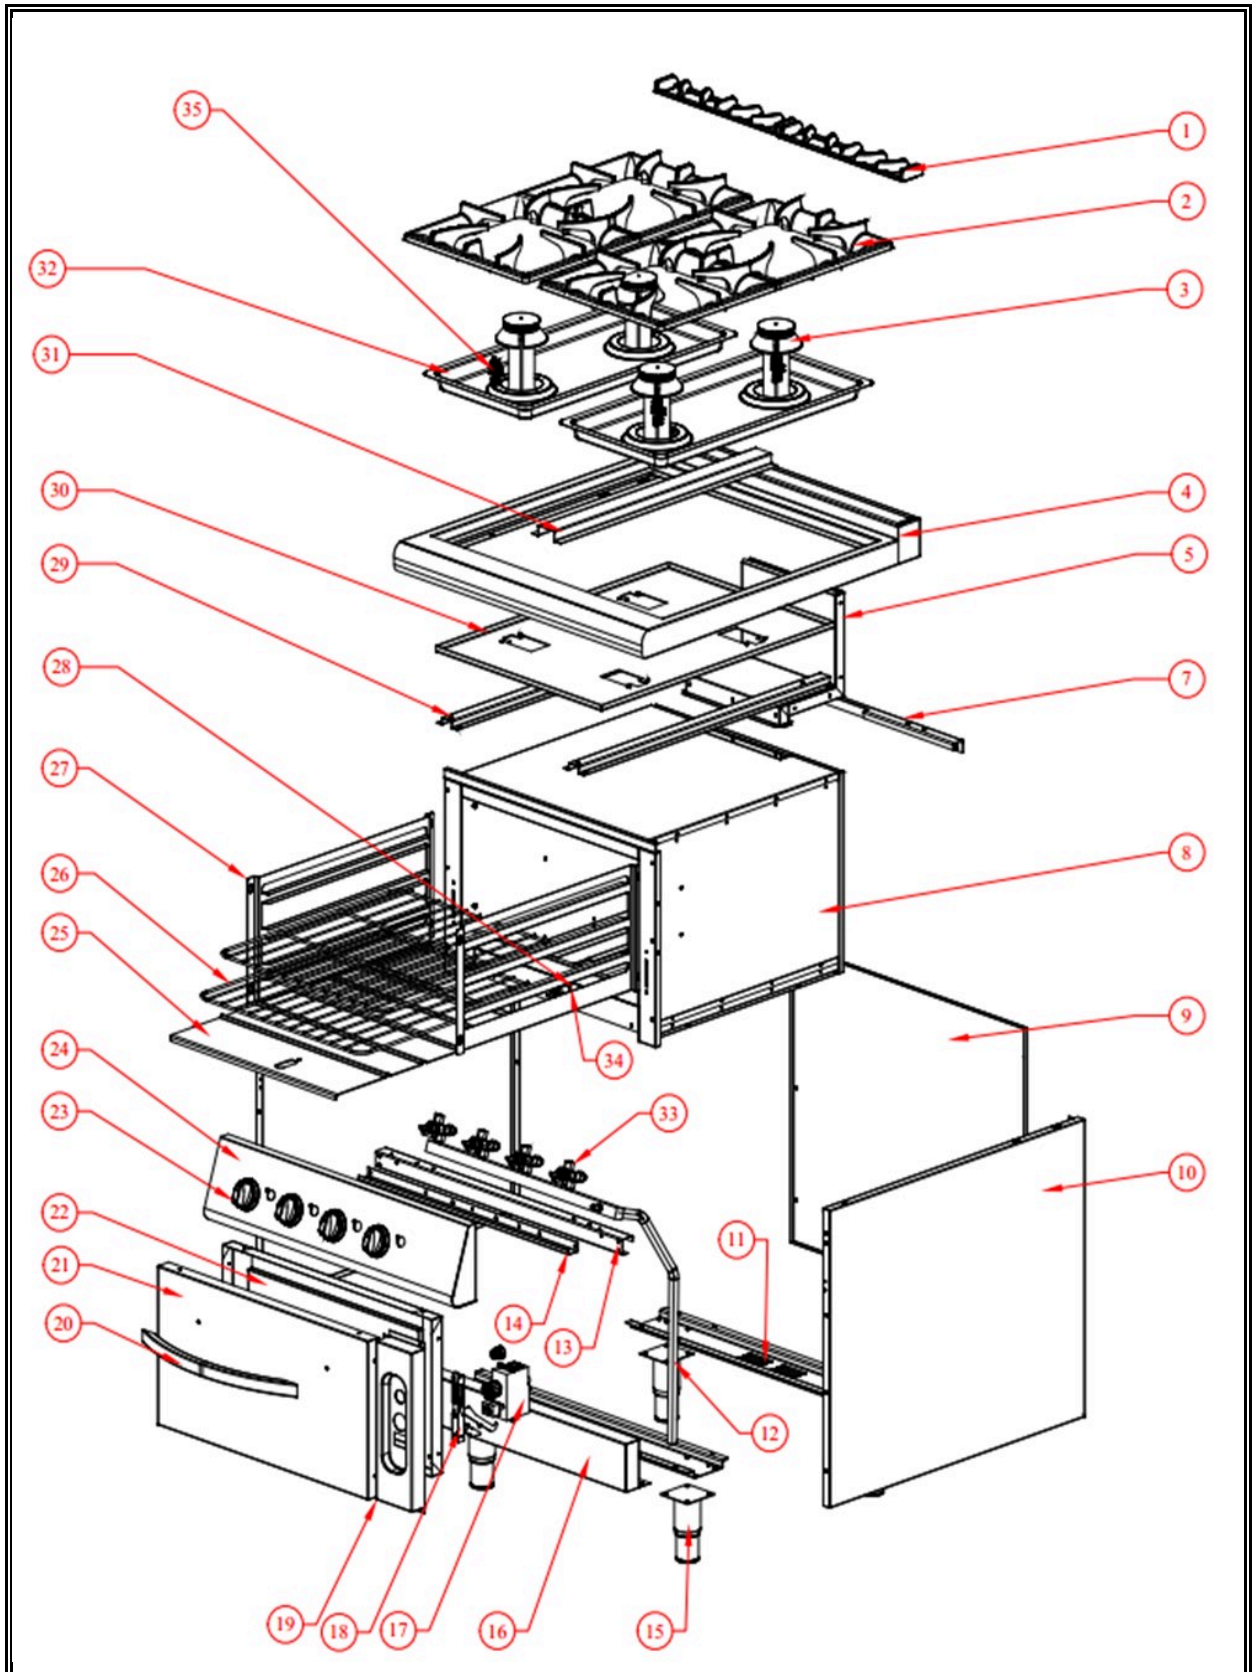

**7178.0420**

Onderdelen informatie  
Erzatzteil information  
Spare part information  
Information de pièces

POS:	Art.No.:	Omschrijving:	Aantal:
1	9289.0280	Iron Cast Chimney	3
2	9289.0275	Top Grate of Cooker	6
3	9289.0270	Burners	6
4		Worktop	1
5		Oven Chimney	1
7		Burner Support Part	1
8		Oven	1
9		Back Panel	1
10		Right Side Panel	1
11		Legs Fixing Part	2
12	9289.0415	Gas Tank	1
13		Front Support	1
14		Front Panel Fixing Part	1
15	9289.0405	Adjustable Legs	4
16		Nether Panel	1
17	9289.0435	Oven Gas Valve	1
18	9289.0445	Oven Hinge	1
19		Front Side Panel	1
20	9289.0450	Door Handle	1
21		Door Outer Part	1
22		Door Inner Part	1
23	9289.0660	Knob	6
24		Front Panel	1
25		Bottom Plate	1
26	9289.0420	Oven Grate	1
27		Oven Grate Sliders	2
28	9289.0730	Pilot	1
29		Burner Support Part	4
30		Heaters Fixed Part	1
32		Oil collector Sheet	3
33	9289.0075	Gas Valve	6
34	9289.0430	Oven Burner	1
35	9289.0710	Pilot	6