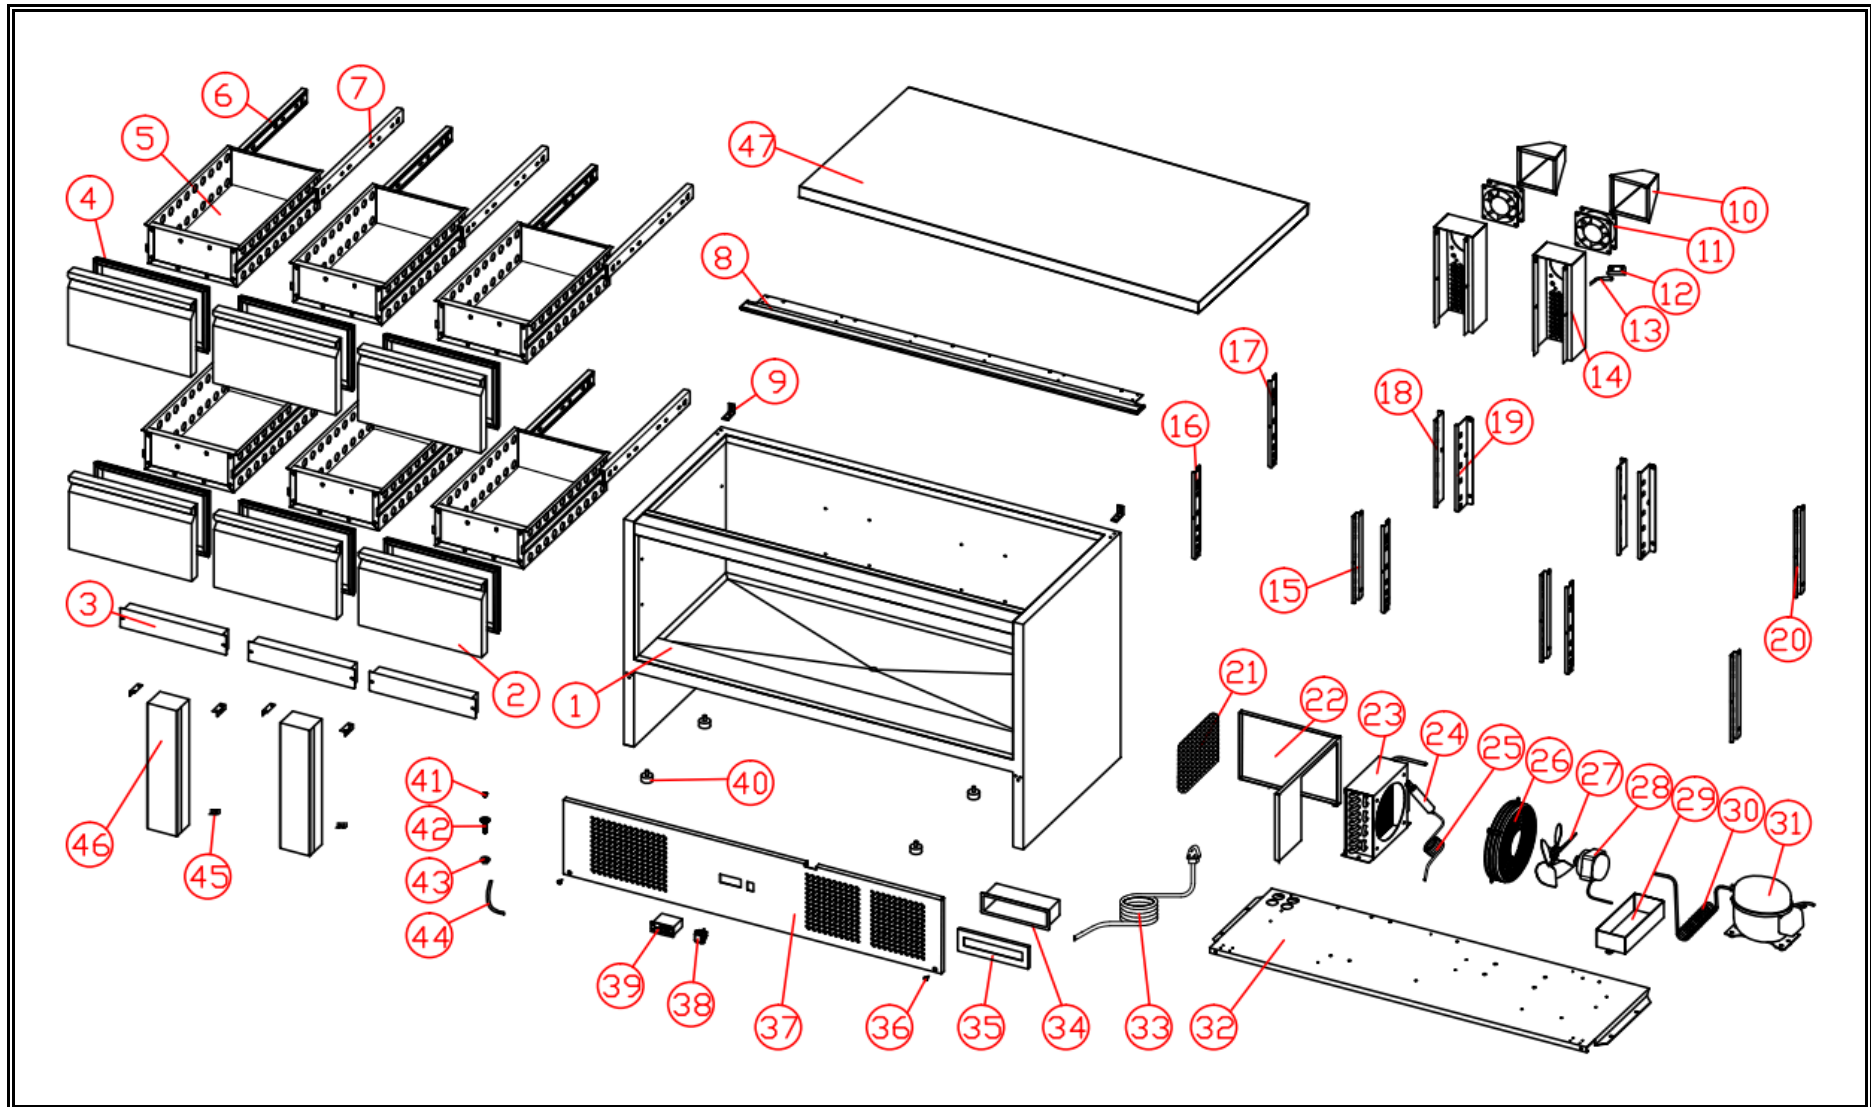

7950.0113

R290

Onderdelen informatie
Erzatzteil information
Spare part information
Information de pièces

<i>POS:</i>	<i>Art.No.:</i>	<i>Omschrijving:</i>	<i>Aantal:</i>
1		cabinet	1
2	CS9338.3840	drawer door	6
3	CS9338.3685	drawer beam	3
4	CS9338.3340	drawer door gasket	6
5	CS9338.3845	drawer	6
6	CS9338.3650	drawer guide (left)	6
7	CS9338.3655	drawer guide (right)	6
8		upper hinge	1
9		top fixing plate	2
10	CS9338.3825	air guide cover	2
11	CS9338.3540	eva. Fan	2
12		probe cover	1
13	CS9338.3515	probe	1
14		fan base	2
15		beam hang strip(right)	3
16		beam hang strip(left)	3
17		side rear hang strip(left)	1
18		rear hang strip(right)	2
19	CS9338.3330	rear hang strip(left)	2
20	CS9338.3330	side rear hang strip(right)	1
21	CS9338.3245	dryer filter	1
22		wind cover	1
23	CS9338.3455	condenser	1
24	CS9338.3370	dryer filter	1
25	CS9338.3190	capillary	1
26	CS9338.3585	cond.fan cover	1
27	CS9338.3215	cond. Fan blade	1
28	CS9338.3615	cond. Fan motor	1
29	CS9338.3225	outer drain pan	1
30		high pressure pipe	1
31	CS9390.2455	compressor	1
32		cooling unit board	1
33	CS9338.3530	power cord	1
34	CS9338.3930	plastic water-proof box	1
35	CS9338.3935	plastic water-proof box cover	1
36		large plastic button	2
37		panel	1
38	CS9344.0105	power switch	1
39	CS9338.3545	controller	1
40	CS9338.3110	feet	4
41	CS9338.3205	water plug	1
42	CS9338.3205	drain-pipe	1
43	CS9338.3205	drain-pipe but	1

Onderdelenlijst 7950.0113

<i>POS:</i>	<i>Art.No.:</i>	<i>Omschrijving:</i>	<i>Aantal:</i>
44	CS9338.3965	PVC drain-pipe	1
45		middle beam connect	6
46		middle beam	2
47		counter top	1