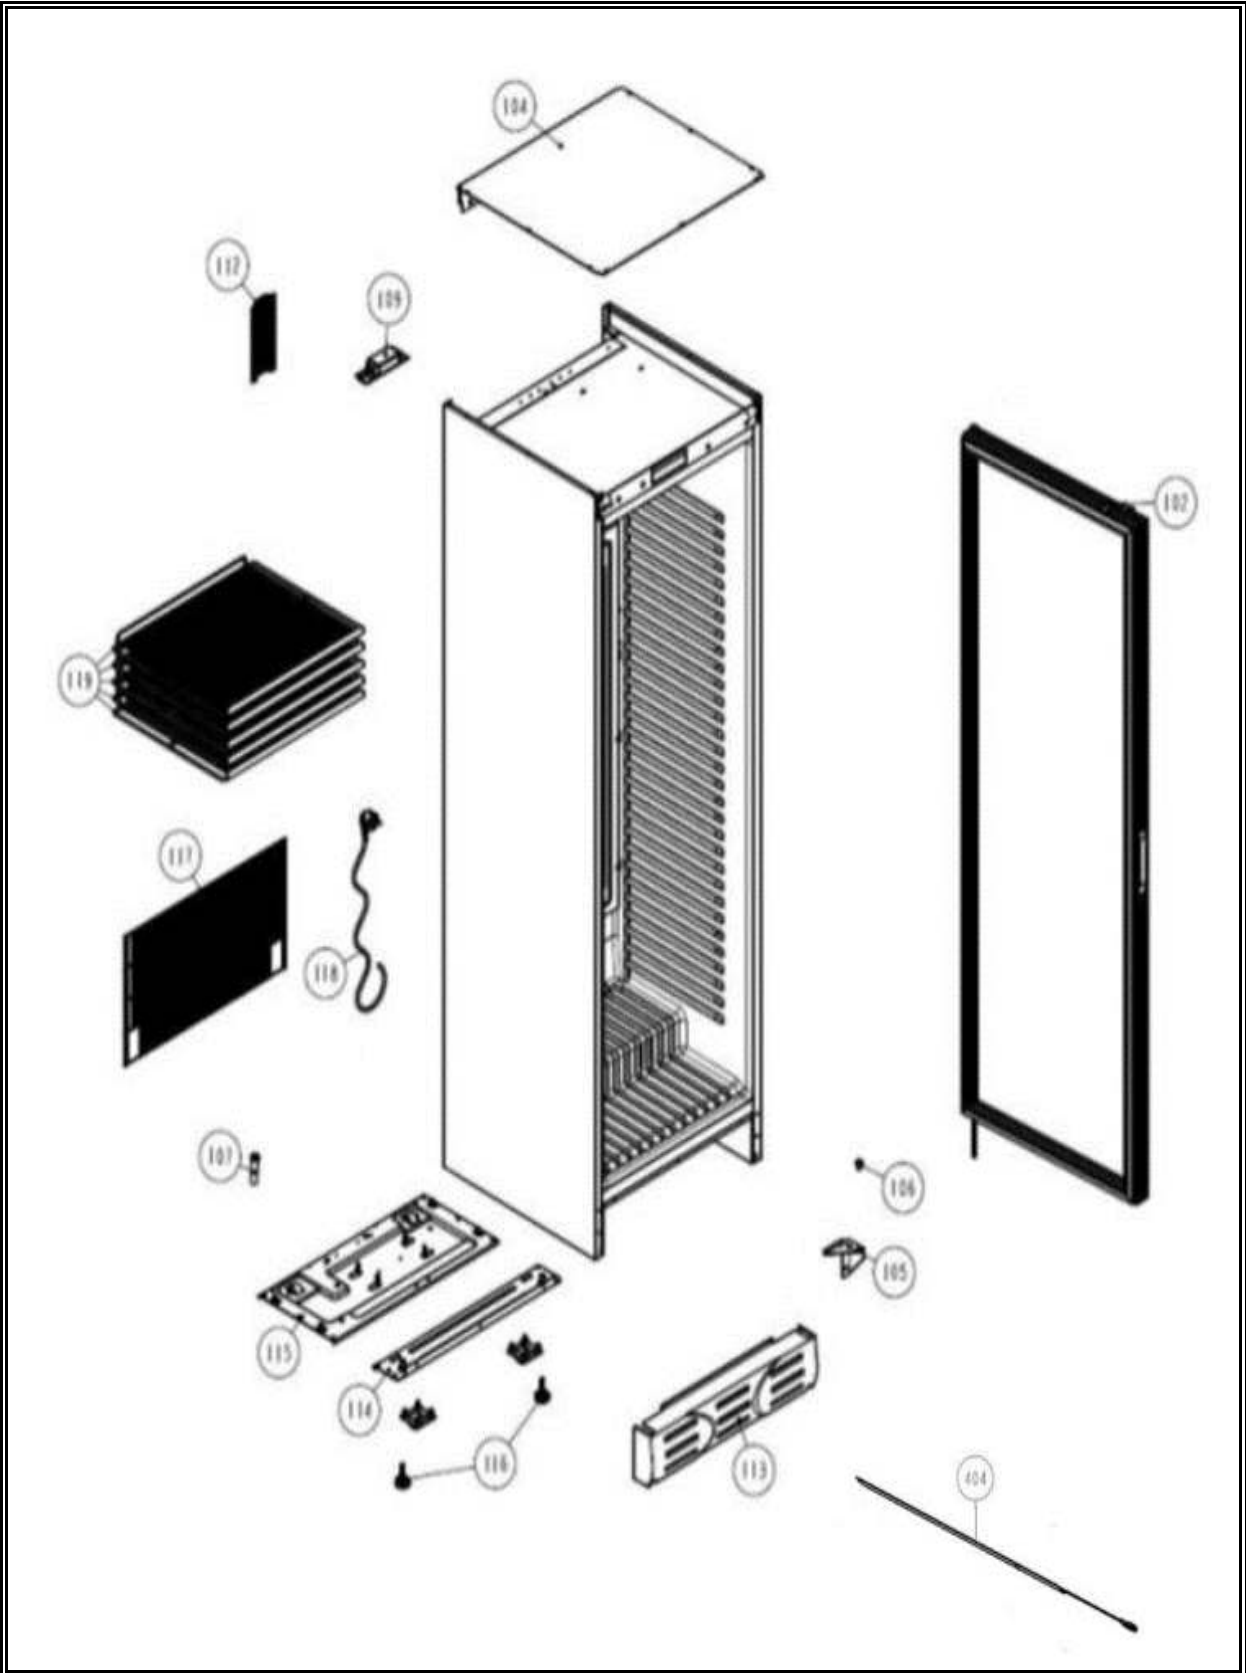

**7464.0094**

**R600a**

Onderdelen informatie  
Erzatzteil information  
Spare part information  
Information de pièces

POS:	Art.No.:	Omschrijving:	Aantal:
102		DOOR	5
104		SHEET TOP PANEL	15
105		SHEET BOTTOM HINGE SELF CLOSING	55
107		WATER DISCHARGE BUSHING	55
108		HEAT EXCHANGER PIPE FUSE	55
109	CS9137.0350	LED DRIVER 24VDC 15W	20
112		CABLE CANAL 200MM	55
113		P SHEET FRONT SHUTTER	55
114		SHEET BODY BOTTOM WEFT 1,5MM	30
115		COMPRESSOR CHASIS	17
116	CS9137.0220	ADJ FOOT	8
117	CS9137.0200	GRID BACK	10
118	CS9137.0230	POWER CORD (2MT) 3GX1	22
119	CS7464.0091	SHELF	5
201		COMPRESSOR SERVICE PIPE	55
202		FAN RADYAL CONDENSER	20
203		CONDENSER	10
204		EVAPORATOR	10
206		INNER RADIAL FAN COVER	22
207	CS9137.0070	COMPRESSOR	10
208	CS9137.0320	FAN RADIAL EVAPORATOR	22
209	CS9137.0080	DRIER	5
210		DRAINAGE TRAY BLACK(INJECTION)	55
211		BACK RADIAL FAN PROTECTION	55
301		COVER CONTROL PANEL	55
302		P SHEET CONTROL PANEL	22
303	CS9137.0140	THERMOSTAT MECHANICAL	22
304		THERMOSTAT BUTTON	18
305		HINGE PIN	10
306		SWITCH ROCKER	14
307		STICKER TERMOSTAT	17
308		SWITCH DOOR CONTROL FAN	23
404		LED STRIP	10
502		LOWER HINGE BUS	15
504	CS9137.0040	BUILT IN HANDLE BLACK	22
506	CS9137.0020	DOOR GASKET	12