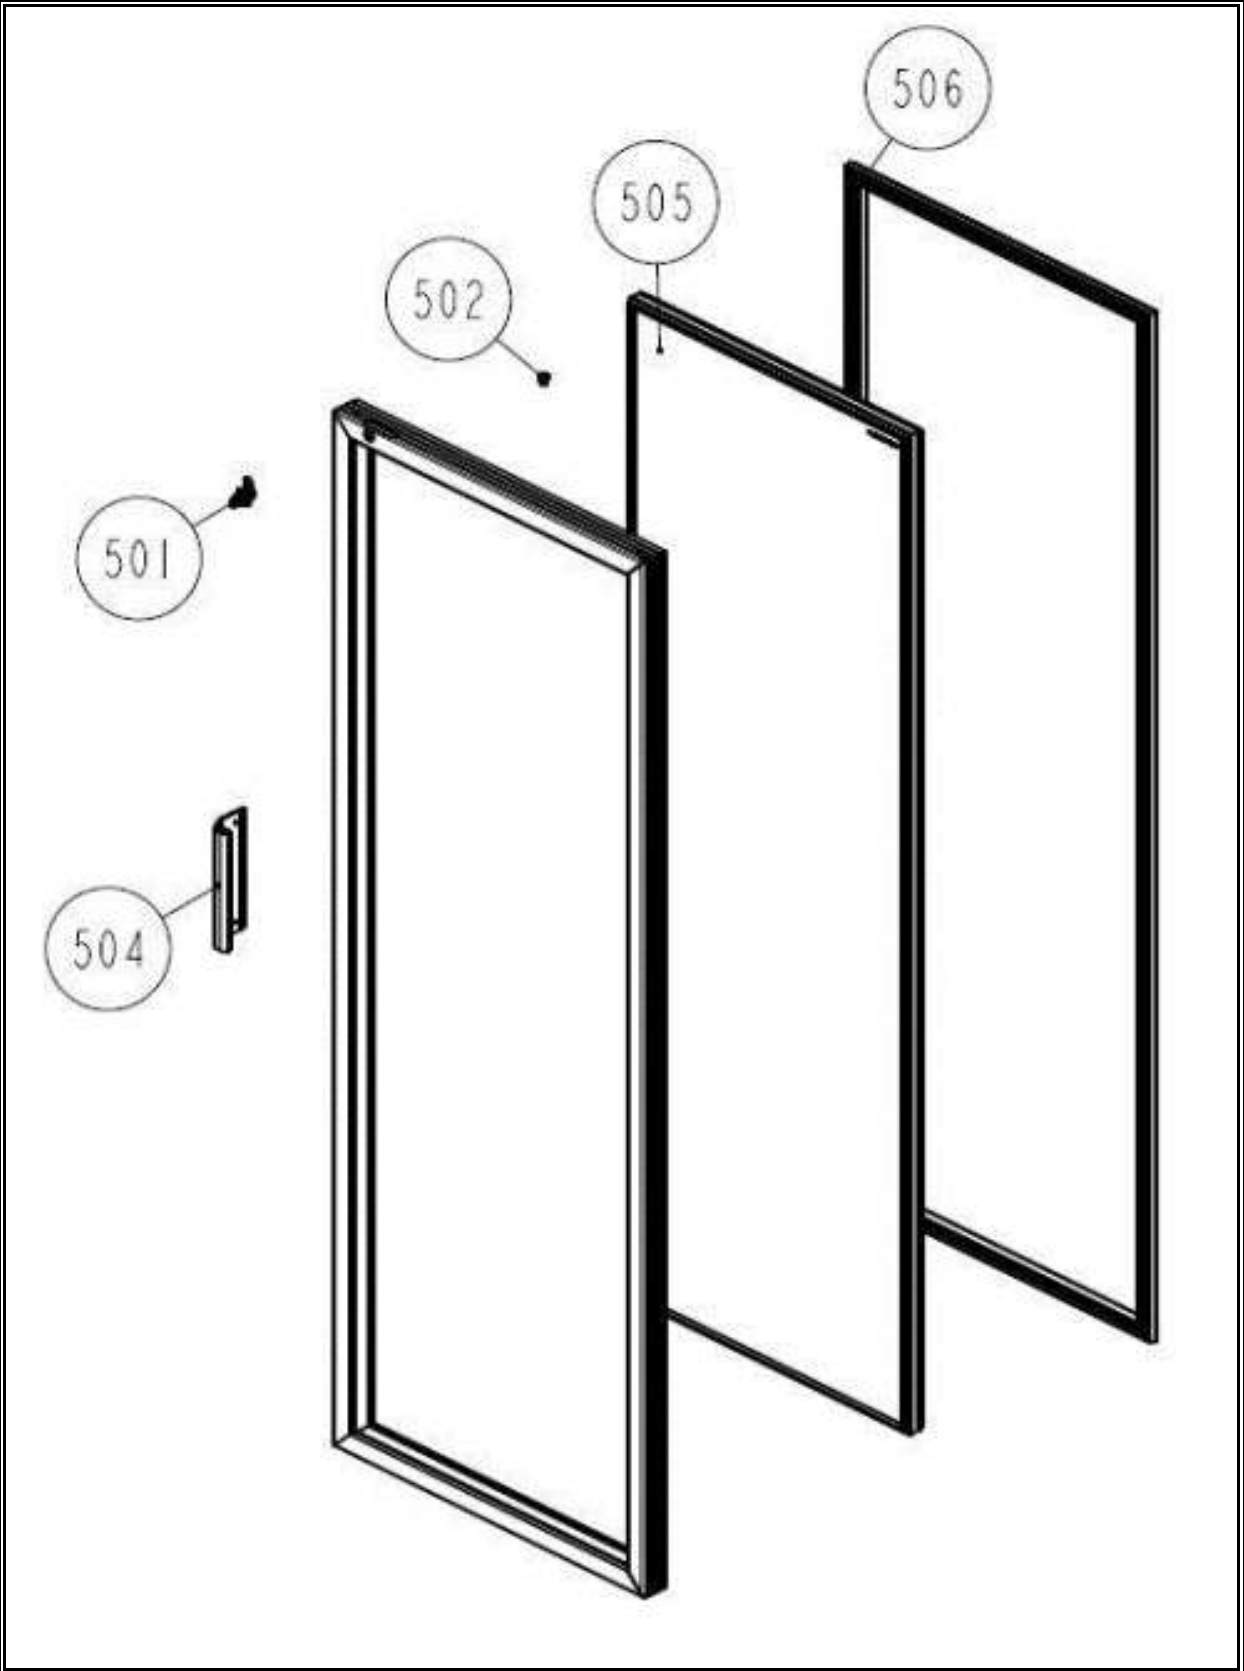

**7464.0094**

**R600a**

Onderdelen informatie  
Erzatzteil information  
Spare part information  
Information de pièces

POS:	Art.No.:	Omschrijving:	Aantal:
102		DOOR	5
104		SHEET TOP PANEL	15
105		SHEET BOTTOM HINGE SELF CLOSING	55
107		WATER DISCHARGE BUSHING	55
108		HEAT EXCHANGER PIPE FUSE	55
109	CS9137.0350	LED DRIVER 24VDC 15W	20
112		CABLE CANAL 200MM	55
113		P SHEET FRONT SHUTTER	55
114		SHEET BODY BOTTOM WEFT 1,5MM	30
115		COMPRESSOR CHASIS	17
116	CS9137.0220	ADJ FOOT	8
117	CS9137.0200	GRID BACK	10
118	CS9137.0230	POWER CORD (2MT) 3GX1	22
119	CS7464.0091	SHELF	5
201		COMPRESSOR SERVICE PIPE	55
202		FAN RADYAL CONDENSER	20
203		CONDENSER	10
204		EVAPORATOR	10
206		INNER RADIAL FAN COVER	22
207	CS9137.0070	COMPRESSOR	10
208	CS9137.0320	FAN RADIAL EVAPORATOR	22
209	CS9137.0080	DRIER	5
210		DRAINAGE TRAY BLACK(INJECTION)	55
211		BACK RADIAL FAN PROTECTION	55
301		COVER CONTROL PANEL	55
302		P SHEET CONTROL PANEL	22
303	CS9137.0140	THERMOSTAT MECHANICAL	22
304		THERMOSTAT BUTTON	18
305		HINGE PIN	10
306		SWITCH ROCKER	14
307		STICKER TERMOSTAT	17
308		SWITCH DOOR CONTROL FAN	23
404		LED STRIP	10
502		LOWER HINGE BUS	15
504	CS9137.0040	BUILT IN HANDLE BLACK	22
506	CS9137.0020	DOOR GASKET	12