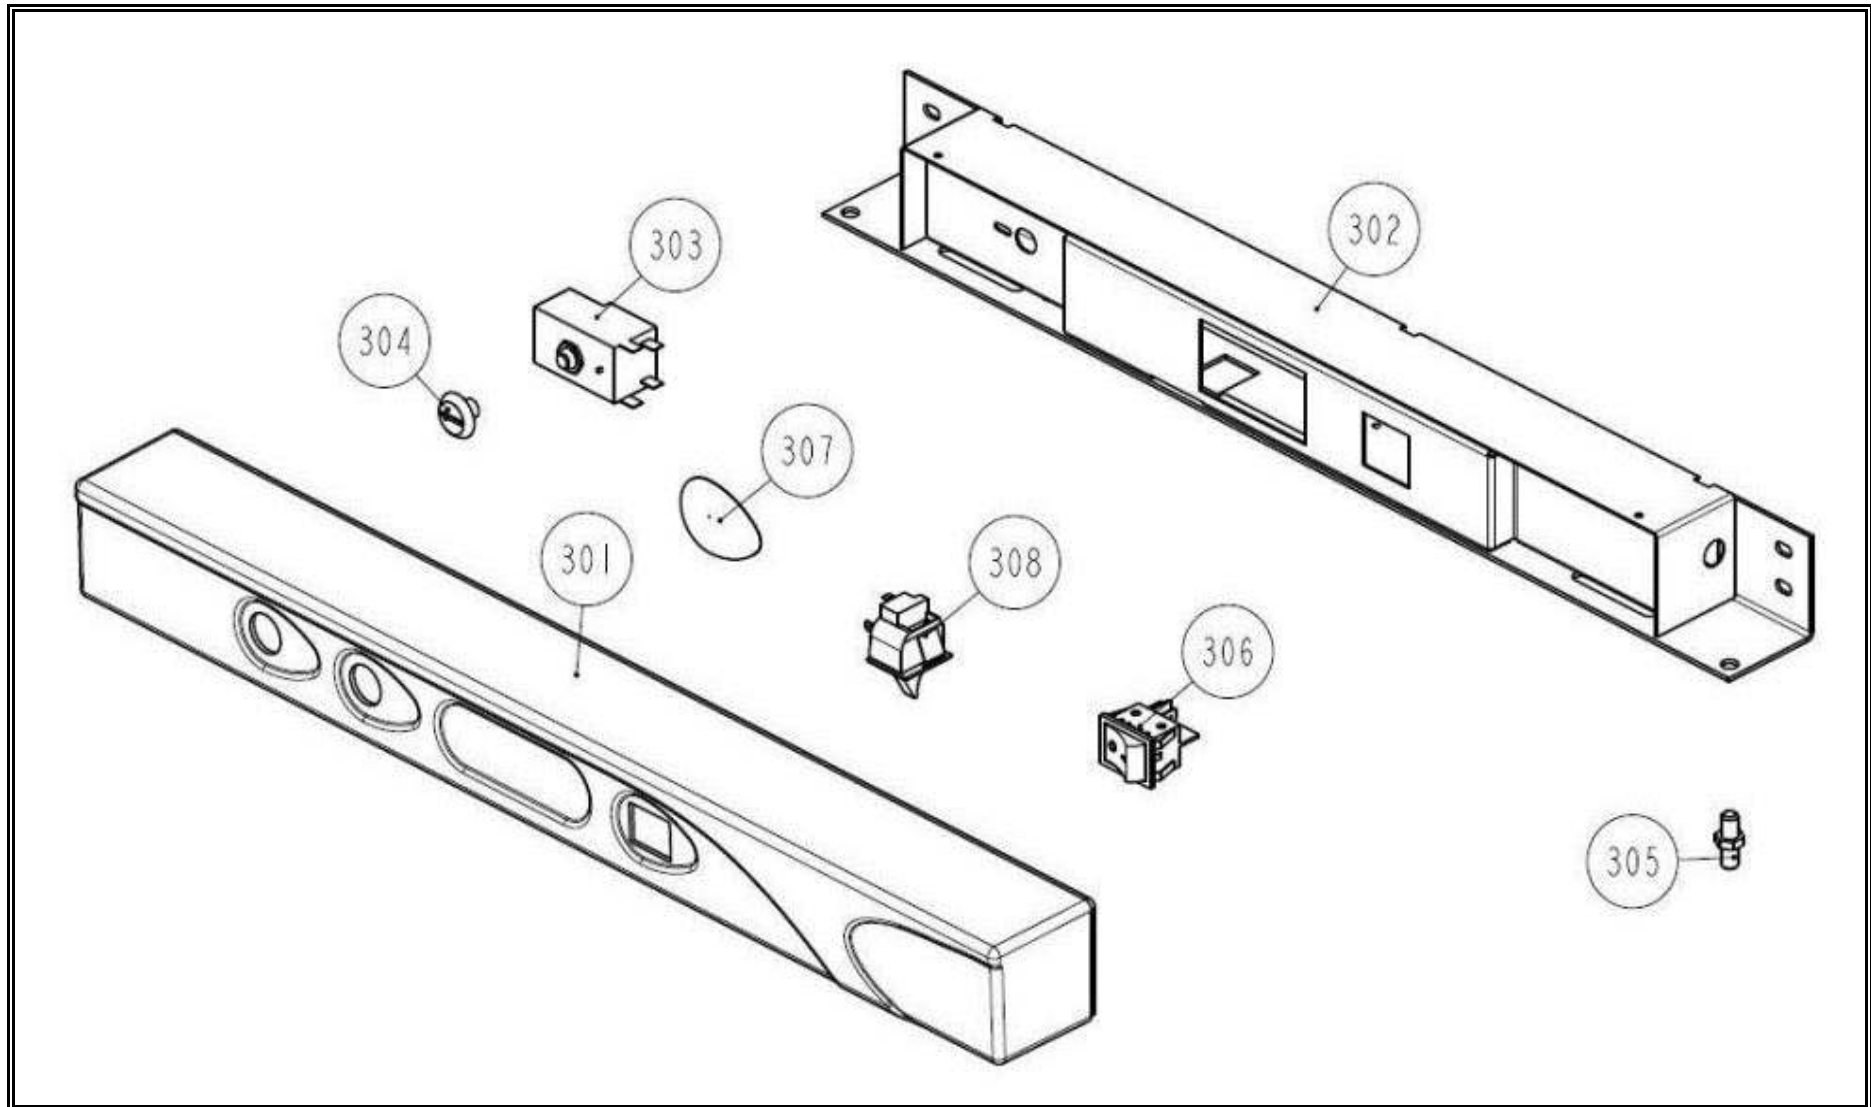

**7464.0094**

**R600a**

Onderdelen informatie  
Erzatzteil information  
Spare part information  
Information de pièces

POS:	Art.No.:	Omschrijving:	Aantal:
102		DOOR	5
104		SHEET TOP PANEL	15
105		SHEET BOTTOM HINGE SELF CLOSING	55
107		WATER DISCHARGE BUSHING	55
108		HEAT EXCHANGER PIPE FUSE	55
109	CS9137.0350	LED DRIVER 24VDC 15W	20
112		CABLE CANAL 200MM	55
113		P SHEET FRONT SHUTTER	55
114		SHEET BODY BOTTOM WEFT 1,5MM	30
115		COMPRESSOR CHASIS	17
116	CS9137.0220	ADJ FOOT	8
117	CS9137.0200	GRID BACK	10
118	CS9137.0230	POWER CORD (2MT) 3GX1	22
119	CS7464.0091	SHELF	5
201		COMPRESSOR SERVICE PIPE	55
202		FAN RADYAL CONDENSER	20
203		CONDENSER	10
204		EVAPORATOR	10
206		INNER RADIAL FAN COVER	22
207	CS9137.0070	COMPRESSOR	10
208	CS9137.0320	FAN RADIAL EVAPORATOR	22
209	CS9137.0080	DRIER	5
210		DRAINAGE TRAY BLACK(INJECTION)	55
211		BACK RADIAL FAN PROTECTION	55
301		COVER CONTROL PANEL	55
302		P SHEET CONTROL PANEL	22
303	CS9137.0140	THERMOSTAT MECHANICAL	22
304		THERMOSTAT BUTTON	18
305		HINGE PIN	10
306		SWITCH ROCKER	14
307		STICKER TERMOSTAT	17
308		SWITCH DOOR CONTROL FAN	23
404		LED STRIP	10
502		LOWER HINGE BUS	15
504	CS9137.0040	BUILT IN HANDLE BLACK	22
506	CS9137.0020	DOOR GASKET	12