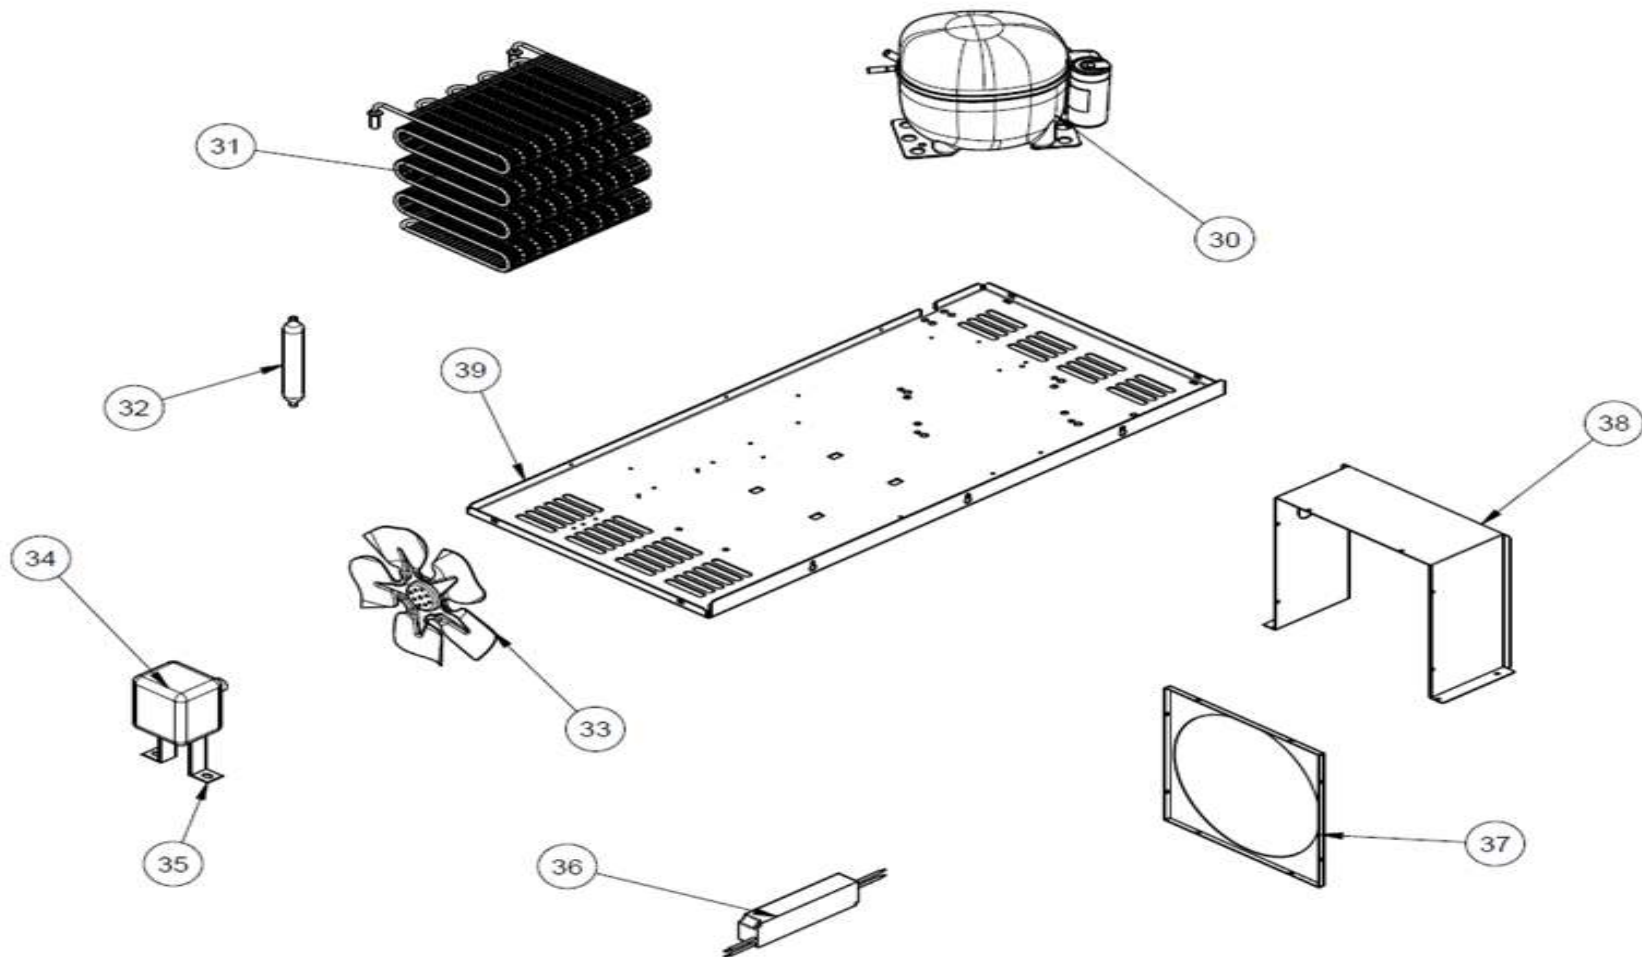

**7072.0060**

Onderdelen informatie  
Erzatzteil information  
Spare part information  
Information de pièces

POS:	Art.No.:	Omschrijving:	Aantal:
1		SIDE SHUTTER	
2		THERMOSTAT SHEET	
3		CONTROL PANEL	
4	CS9338.4200	THERMOSTAT	
5	CS9338.4210	ON-OFF SWITCH	
6		CONTROL PANEL COVER	
7		CONTROL PANEL LABEL	
8		PROBE COVER	
9		WHEEL BRAKE	
10	CS9338.4212	BUMPER FINISH	
11		WHEEL WITHOUT BRAKE	
12	CS9338.4218	ADJUSTABLE FEET	
13		BUMPER	
14		WIRE SHELF LEFT	
15		WIRE SHELF FRONT	
16		WIRE SHELF BACK	
17		WIRE SHELF WALL	
18		SEPERATOR	
19		WIRE SHELF RIGHT	
20		SHELF	
21		SLIP GASKET	
22		GLASS GASKET	
23		LED HOLDER	
24		LED MOUNTING SHEET	
25		PRICE LABEL PROFILE	
26		BOTTOM GLASS	
27	CS9338.4256	TOP GLASS	
28	CS9338.4266	LED	
29		MIDDLE SUPPORT	
30	CS9338.4224	COMPRESSOR	
31	CS9338.4222	CONDENSER	
32	CS9338.4208	DRAYER	
33		PROPELLER	
34		FAN MOTOR	
35		FAN FOOT	
36	CS9338.4208	DRIVER	
37		FRONT HOOD SHEET	
38		HOOD SHEET	
39		CHASSIS	