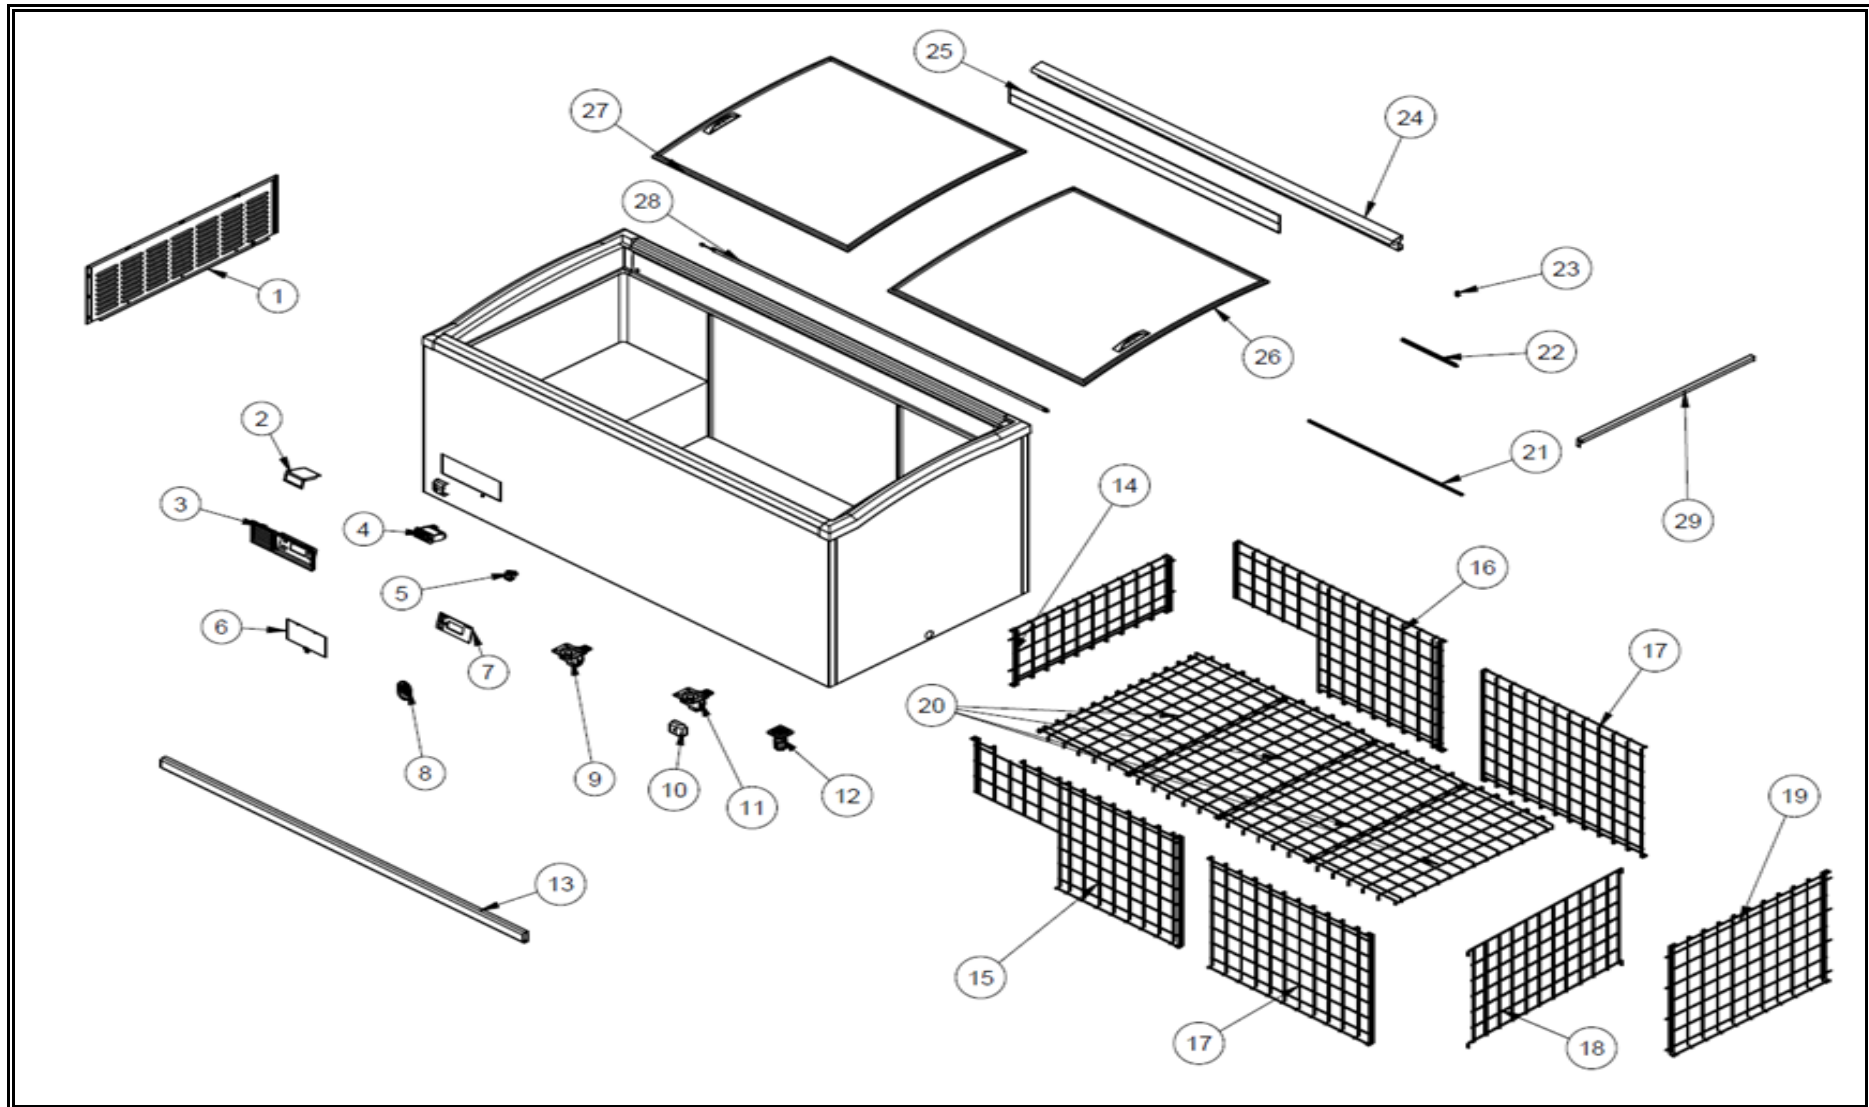

**7072.0060**

Onderdelen informatie  
Erzatzteil information  
Spare part information  
Information de pièces

POS:	Art.No.:	Omschrijving:	Aantal:
1		SIDE SHUTTER	
2		THERMOSTAT SHEET	
3		CONTROL PANEL	
4	CS9338.4200	THERMOSTAT	
5	CS9338.4210	ON-OFF SWITCH	
6		CONTROL PANEL COVER	
7		CONTROL PANEL LABEL	
8		PROBE COVER	
9		WHEEL BRAKE	
10	CS9338.4212	BUMPER FINISH	
11		WHEEL WITHOUT BRAKE	
12	CS9338.4218	ADJUSTABLE FEET	
13		BUMPER	
14		WIRE SHELF LEFT	
15		WIRE SHELF FRONT	
16		WIRE SHELF BACK	
17		WIRE SHELF WALL	
18		SEPERATOR	
19		WIRE SHELF RIGHT	
20		SHELF	
21		SLIP GASKET	
22		GLASS GASKET	
23		LED HOLDER	
24		LED MOUNTING SHEET	
25		PRICE LABEL PROFILE	
26		BOTTOM GLASS	
27	CS9338.4256	TOP GLASS	
28	CS9338.4266	LED	
29		MIDDLE SUPPORT	
30	CS9338.4224	COMPRESSOR	
31	CS9338.4222	CONDENSER	
32	CS9338.4208	DRAYER	
33		PROPELLER	
34		FAN MOTOR	
35		FAN FOOT	
36	CS9338.4208	DRIVER	
37		FRONT HOOD SHEET	
38		HOOD SHEET	
39		CHASSIS	