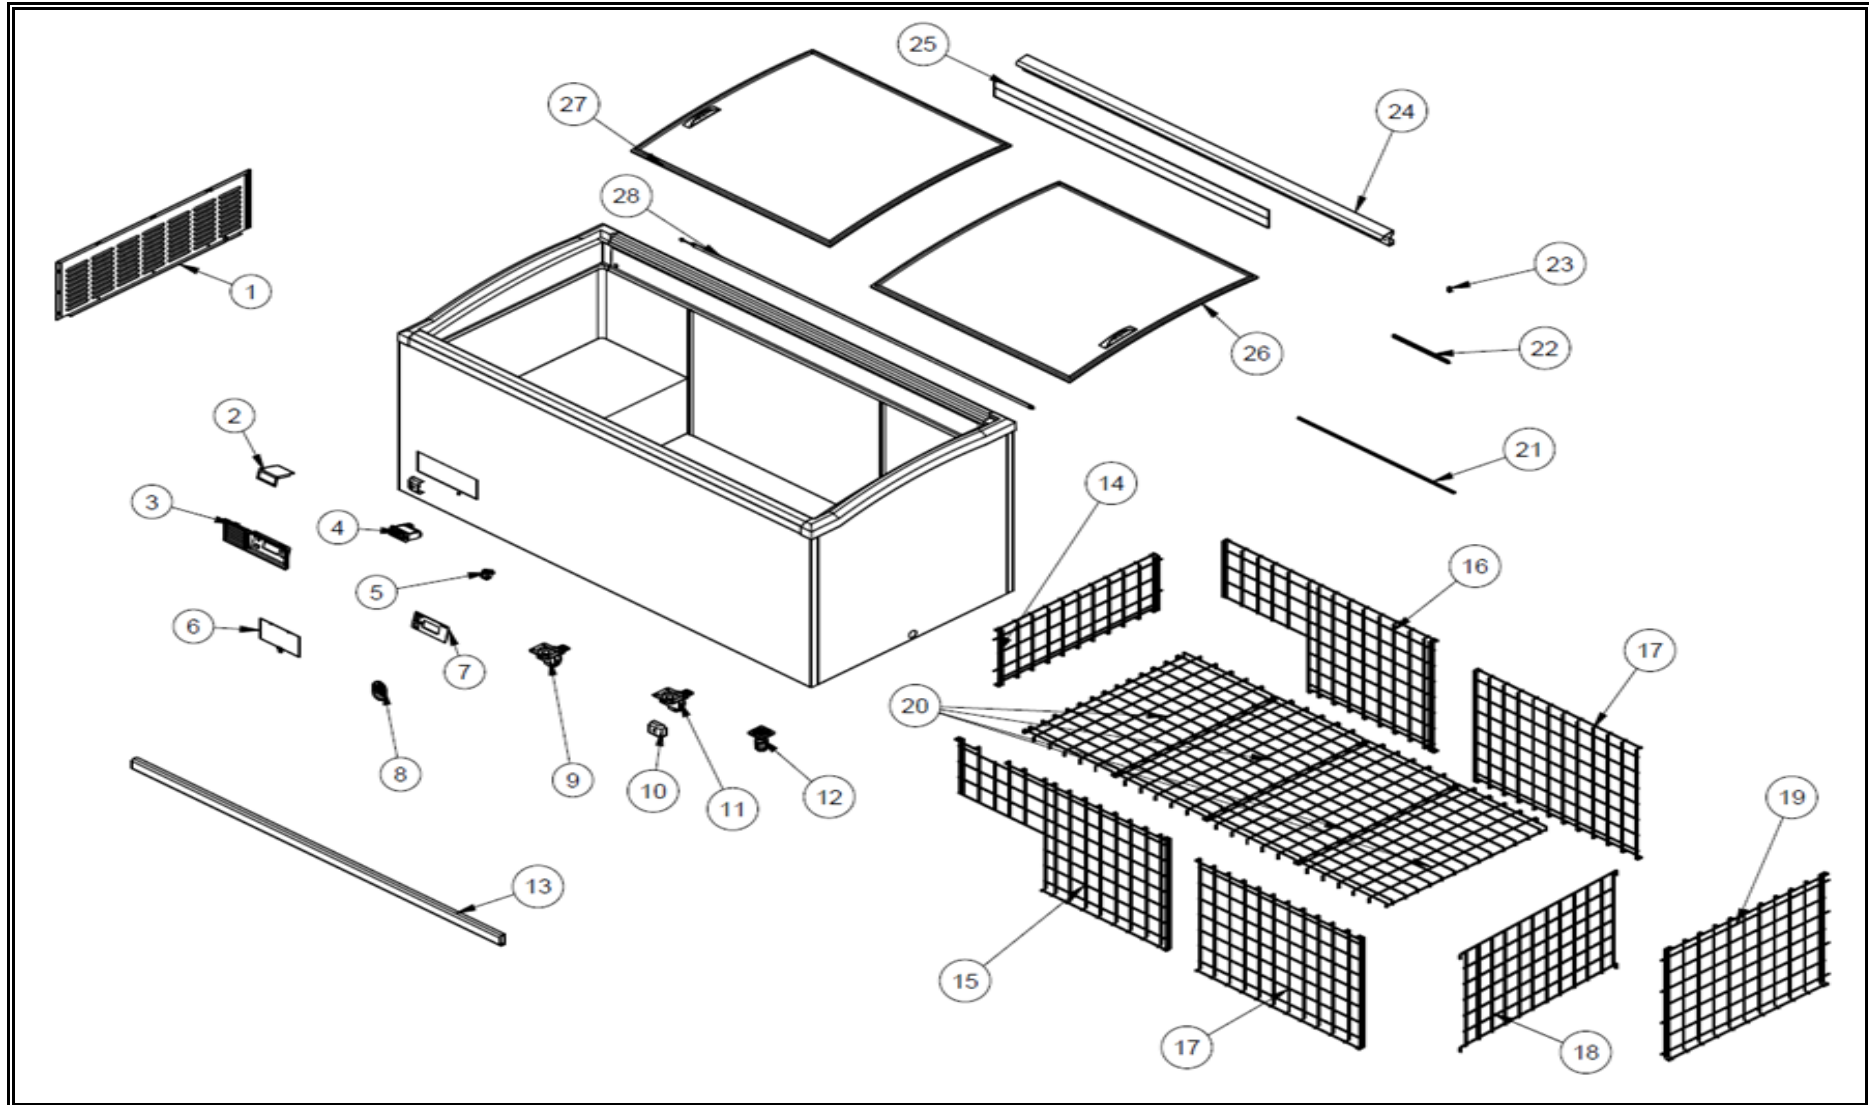

7072.0045

Onderdelen informatie
Erzatzteil information
Spare part information
Information de pièces

POS:	Art.No.:	Omschrijving:	Aantal:
1		SIDE SHUTTER	
2		THERMOSTAT SHEET	
3		CONTROL PANEL	
4	CS9338.4200	THERMOSTAT	
5	CS9338.4210	ON-OFF SWITCH	
6		CONTROL PANEL COVER	
7		CONTROL PANEL LABEL	
8		PROBE COVER	
9		WHEEL BRAKE	
10	CS9338.4212	BUMPER FINISH	
11		WHEEL WITHOUT BRAKE	
12	CS9338.4218	ADJUSTABLE FEET	
13		BUMPER	
14		WIRE SHELF LEFT	
15		WIRE SHELF FRONT	
16		WIRE SHELF BACK	
17		WIRE SHELF WALL	
18		SEPERATOR	
19		WIRE SHELF RIGHT	
20		SHELF	
21		SLIP GASKET	
22		GLASS GASKET	
23		LED HOLDER	
24		LED MOUNTING SHEET	
25	CS9338.4240	PRICE LABEL PROFILE	
26		BOTTOM GLASS	
27	CS9338.4248	TOP GLASS	
28	CS9338.4264	LED	
29		CHASSIS	
30	CS9338.4220	COMPRESSOR	
31	CS9338.4222	CONDENSER	
32	CS9338.4208	DRAYER	
33		PROPELLER	
34		FAN MOTOR	
35		FAN FOOT	
36	CS9338.4208	DRIVER	
37		FRONT HOOD SHEET	
38		HOOD SHEET	