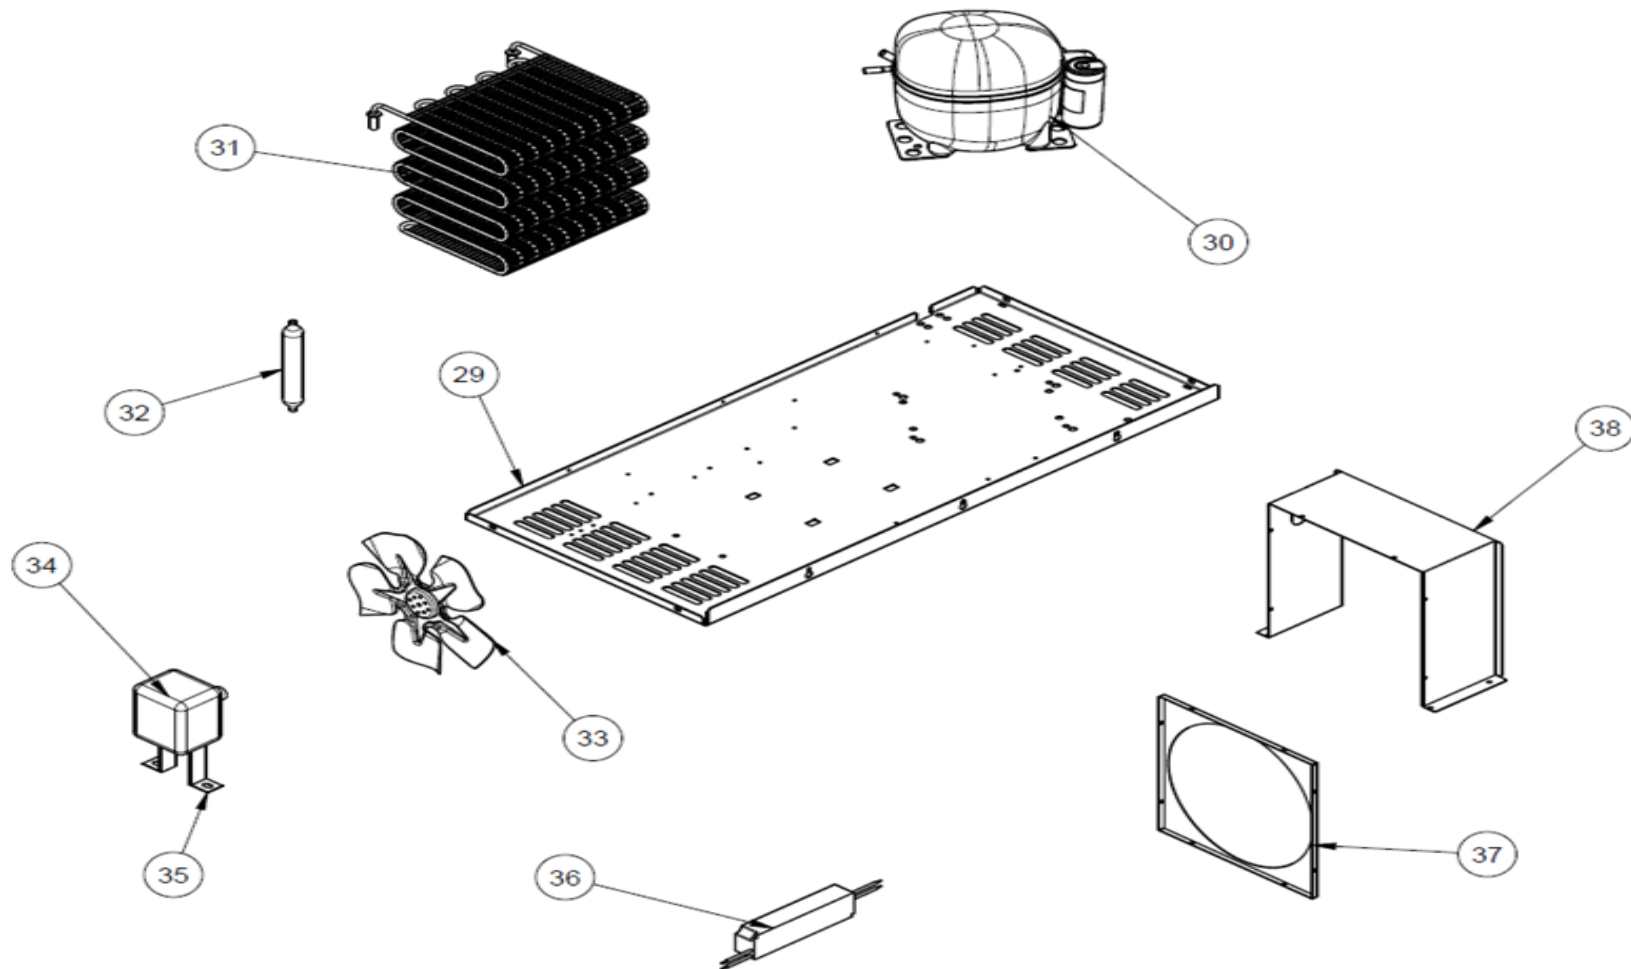

7072.0045

Onderdelen informatie
Erzatzteil information
Spare part information
Information de pièces

POS:	Art.No.:	Omschrijving:	Aantal:
1		SIDE SHUTTER	
2		THERMOSTAT SHEET	
3		CONTROL PANEL	
4	CS9338.4200	THERMOSTAT	
5	CS9338.4210	ON-OFF SWITCH	
6		CONTROL PANEL COVER	
7		CONTROL PANEL LABEL	
8		PROBE COVER	
9		WHEEL BRAKE	
10	CS9338.4212	BUMPER FINISH	
11		WHEEL WITHOUT BRAKE	
12	CS9338.4218	ADJUSTABLE FEET	
13		BUMPER	
14		WIRE SHELF LEFT	
15		WIRE SHELF FRONT	
16		WIRE SHELF BACK	
17		WIRE SHELF WALL	
18		SEPERATOR	
19		WIRE SHELF RIGHT	
20		SHELF	
21		SLIP GASKET	
22		GLASS GASKET	
23		LED HOLDER	
24		LED MOUNTING SHEET	
25	CS9338.4240	PRICE LABEL PROFILE	
26		BOTTOM GLASS	
27	CS9338.4248	TOP GLASS	
28	CS9338.4264	LED	
29		CHASSIS	
30	CS9338.4220	COMPRESSOR	
31	CS9338.4222	CONDENSER	
32	CS9338.4208	DRAYER	
33		PROPELLER	
34		FAN MOTOR	
35		FAN FOOT	
36	CS9338.4208	DRIVER	
37		FRONT HOOD SHEET	
38		HOOD SHEET	